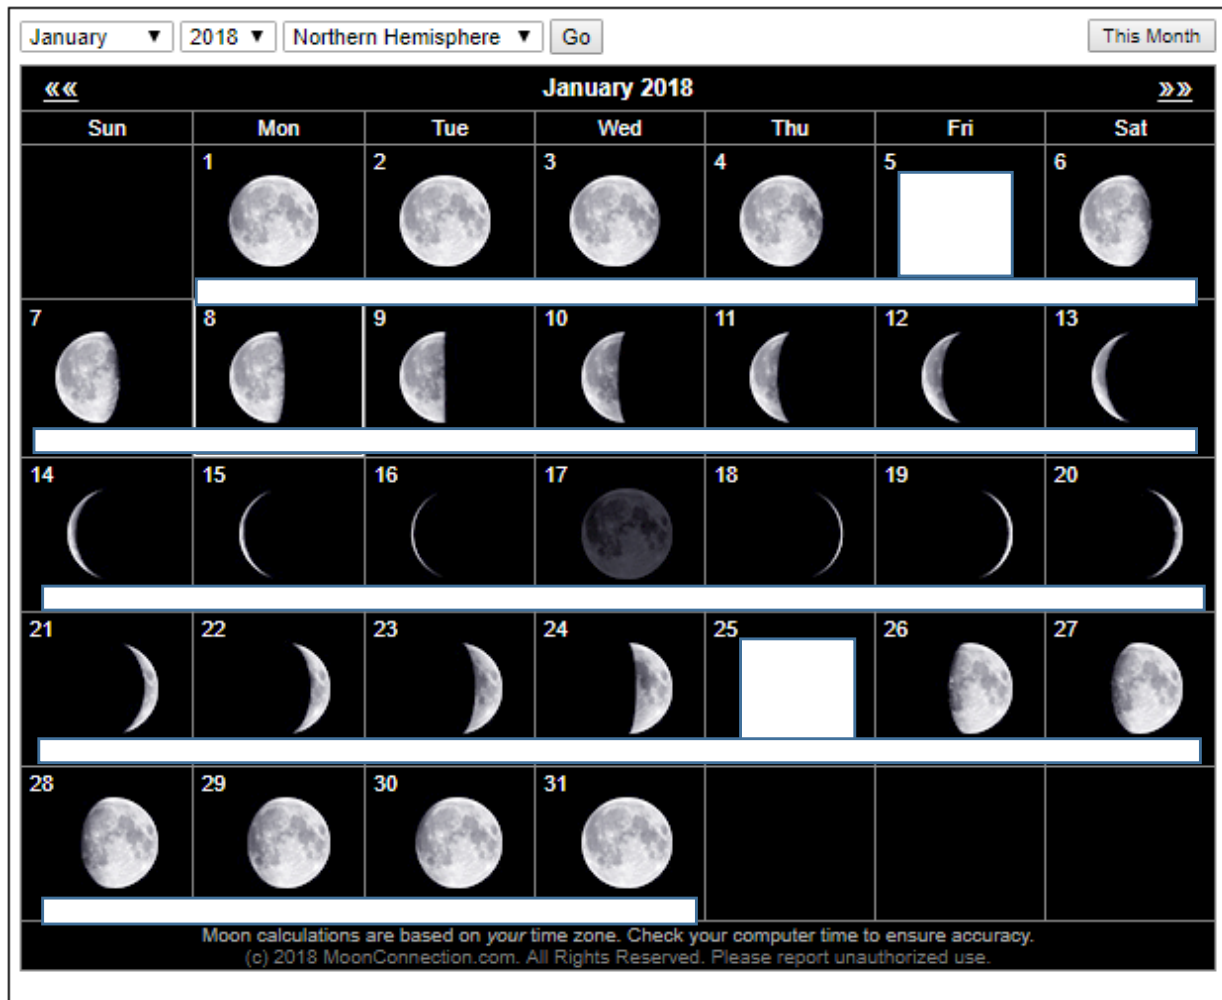

Using the Lunar Calendar below, answer the questions.

- 1) Identify and label the New Moon and the Full Moons (label on calendar then list the dates below along with the type of moon phase).
- 2) What would the January 5th moon look like? (Complete in the calendar). Label the moon phase.
- 3) What would the January 25th moon look like? (Complete in the calendar). Label the moon phase.
- 4) Identify and list the date(s) of waning moon. How do you know?
- 5) Identify and list the date(s) of a waxing moon. How do you know?
- 6) How many (approximate days) from the new moon is the next full moon?

Critical Thinking (aka Challenge your brain questions)!

- 7) Which dates would you be able to see the moon phase(s) in the evening?
- 8) Which dates would you be able to see the moon phase(s) in the morning?